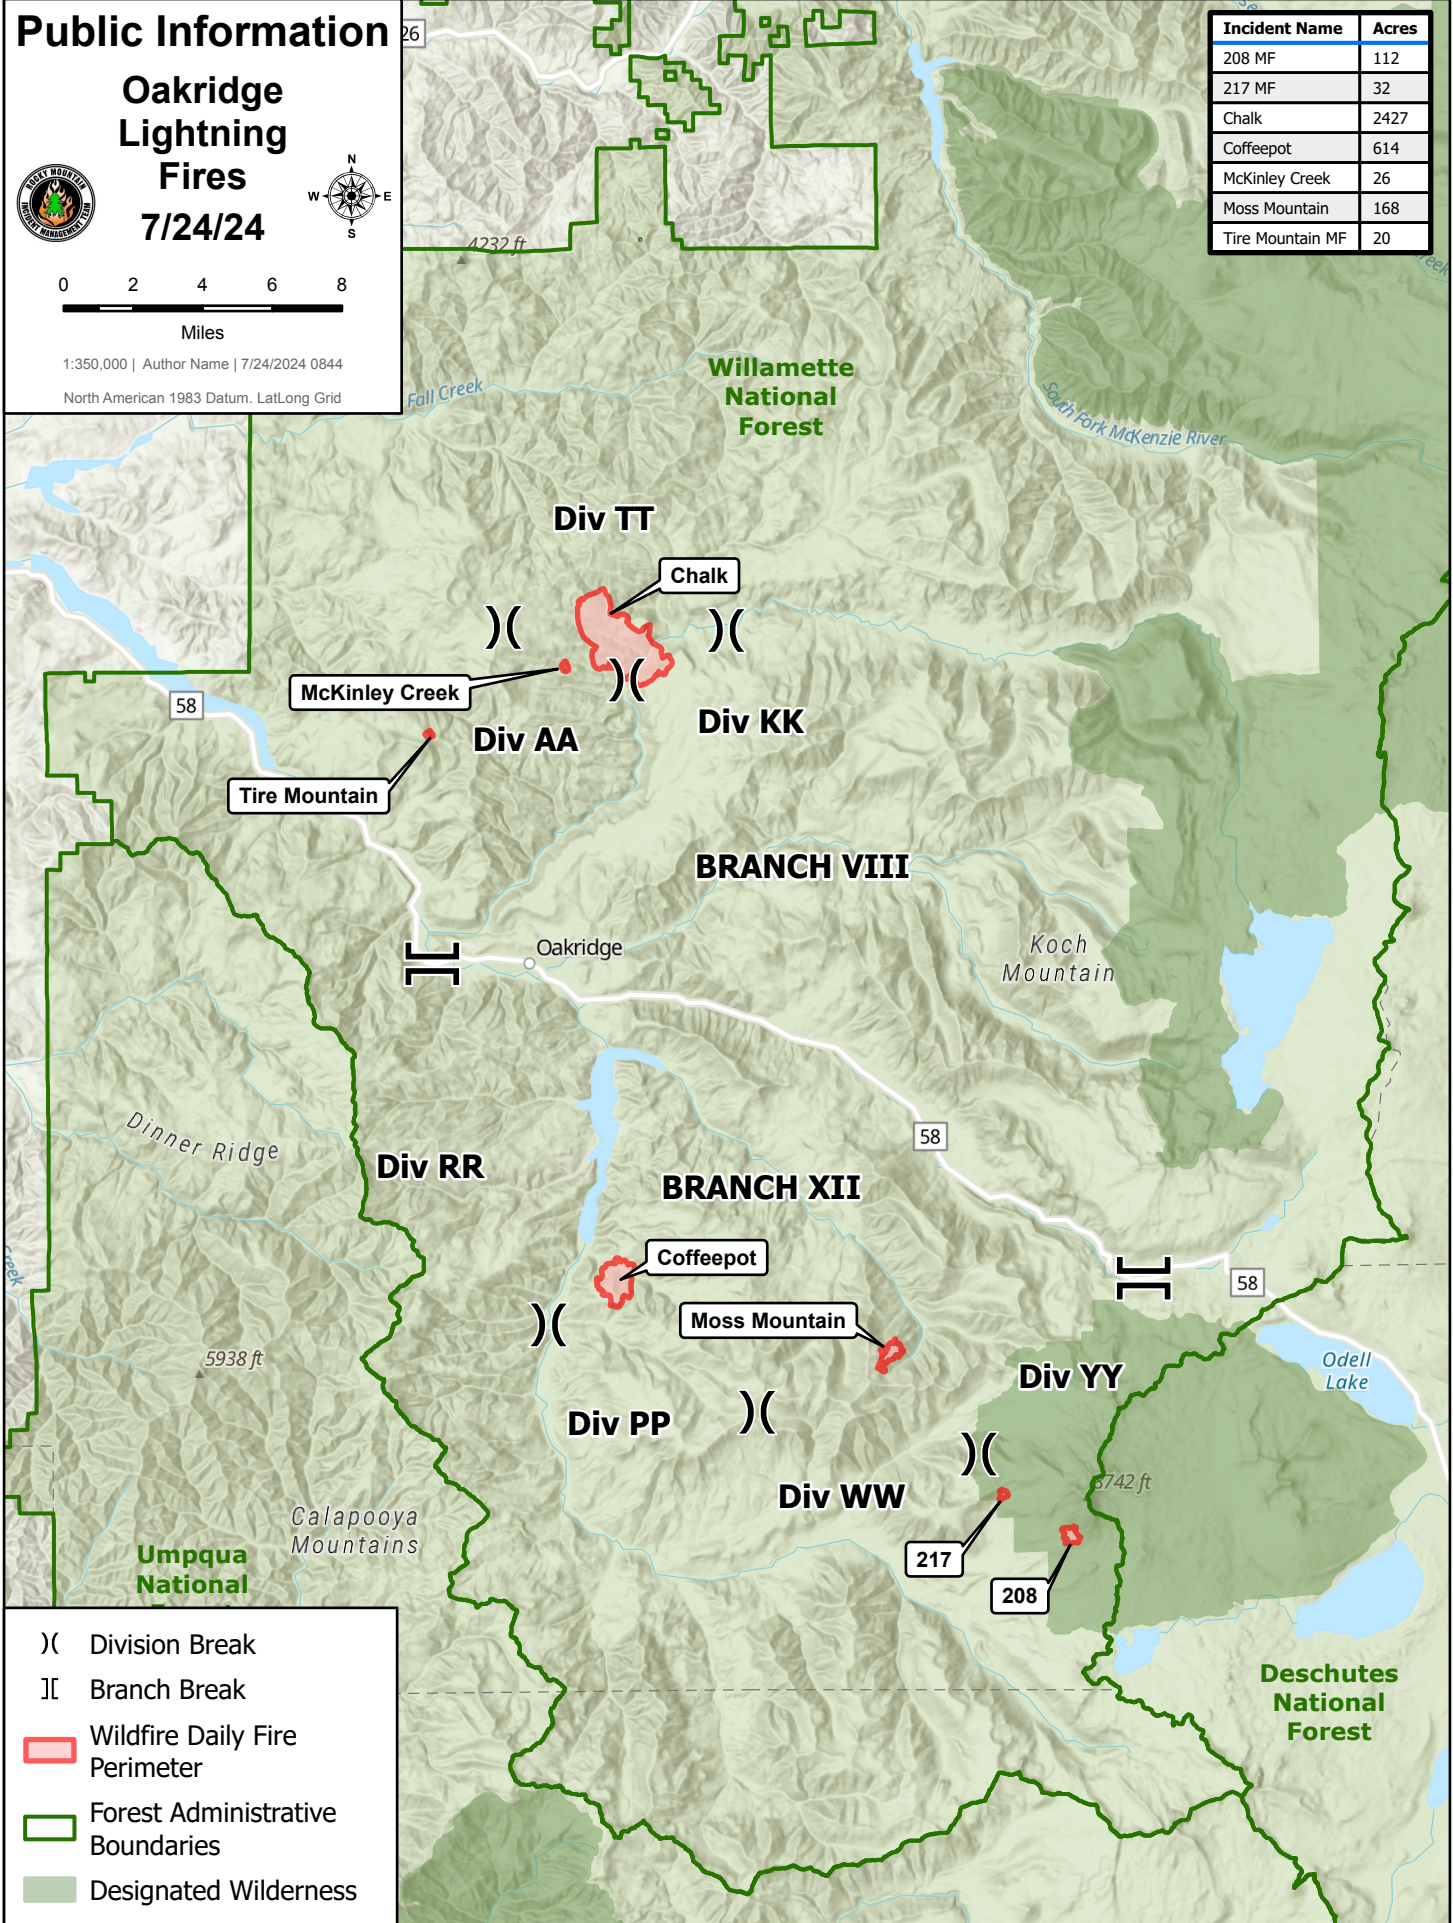

## Oakridge Lightning Fires 7/24/24

Miles

1:350,000 | Author Name | 7/24/2024 0844

North American 1983 Datum, LatLong Grid

Incident Name	Acres
208 MF	112
217 MF	32
Chalk	2427
Coffeepot	614
McKinley Creek	26
Moss Mountain	168
Tire Mountain MF	20

- )( Division Break
- || Branch Break
- Wildfire Daily Fire Perimeter
- Forest Administrative Boundaries
- Designated Wilderness